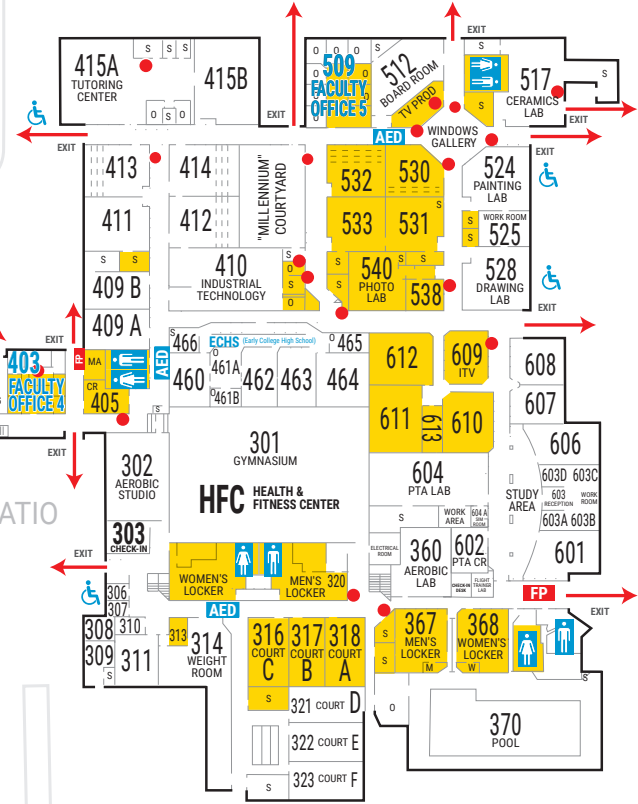

Seventh Street

Trades Road

WALKING/JOGGING TRACK

ALLIED HEALTH AND LIBRARY

INTERACTIVE MUSEUM

Schepps Boulevard

PARKING

CAMPUS MAIN BUILDING FIRST FLOOR

CAMPUS MAIN BUILDING SECOND FLOOR

JOE AND CHARLYNE SISLER NURSING EDUCATION BUILDING

DR. W. D. DABBS LIBRARY

PARKING

MAIN ENTRANCE

PATIO

PATIO

PATIO

PATIO

TENNIS COURTS

MA

PAINT BOOTH

CLASSROOM SOUTH

COSMETOLOGY CLINIC

To US 60/84 - Mabry Drive

KILN/HOT GLASS

LEGEND