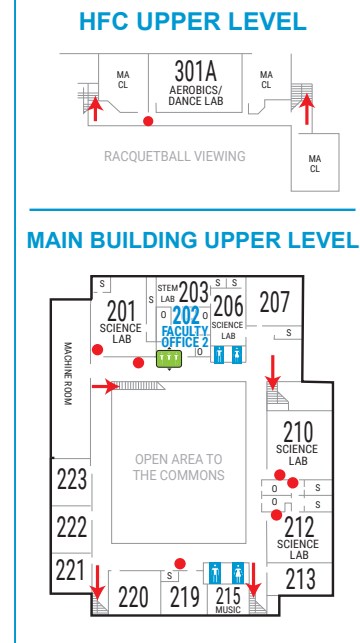

Seventh Street

Trades Road

WALKING/JOGGING TRACK

ALLIED HEALTH AND LIBRARY

INTERACTIVE MUSEUM

Schepps Boulevard

PARKING

CAMPUS MAIN BUILDING FIRST FLOOR

CAMPUS MAIN BUILDING SECOND FLOOR

JOE AND CHARLYNE SISLER NURSING EDUCATION BUILDING

DR. W. D. DABBS LIBRARY

PARKING

MAIN ENTRANCE

PATIO

PATIO

PATIO

PATIO

TENNIS COURTS

MA

PAINT BOOTH

CLASSROOM SOUTH

COSMETOLOGY CLINIC

To US 60/84 - Mabry Drive

KILN/HOT GLASS