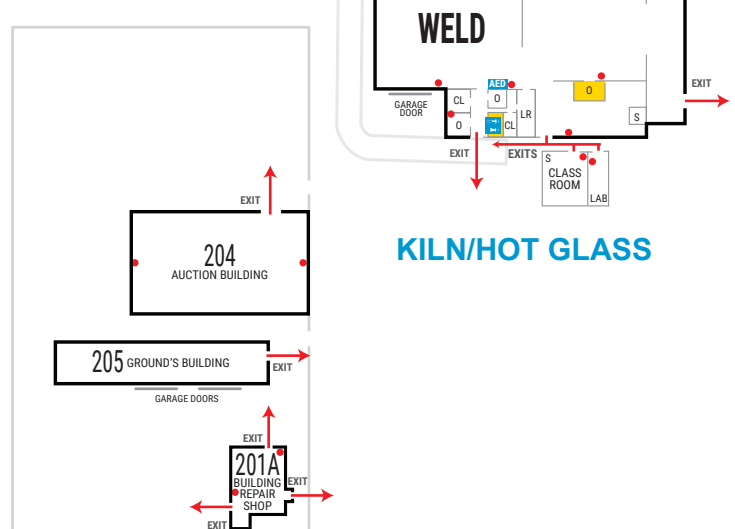

PATIO

TENNIS COURTS

MA

PAINT BOOTH

CLASSROOM SOUTH

COSMETOLOGY CLINIC

To US 60/84 - Mabry Drive

KILN/HOT GLASS