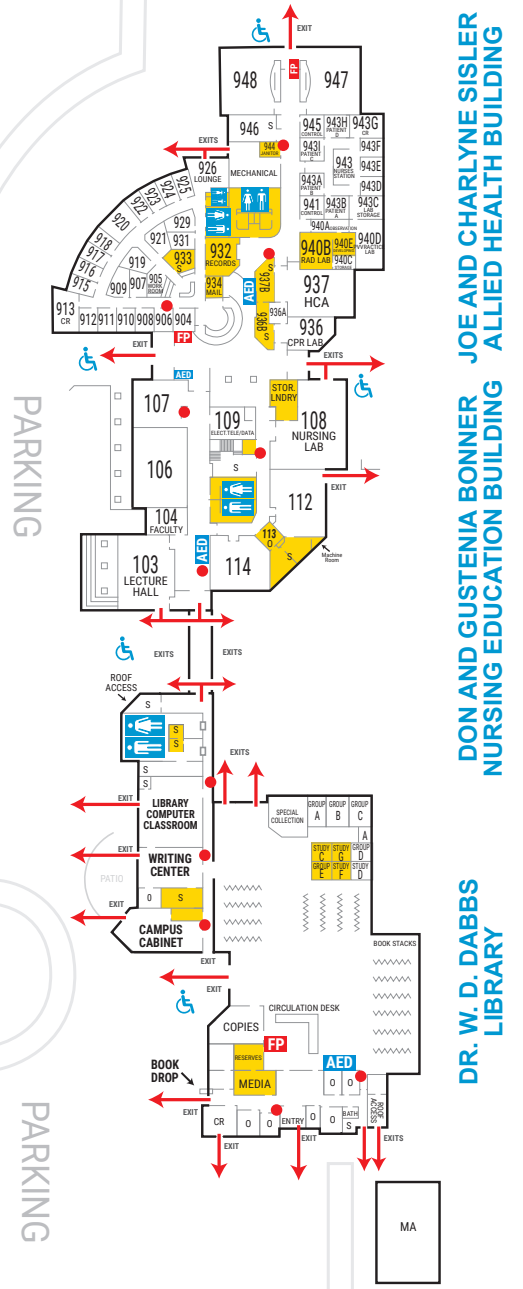

Seventh Street

Trades Road

WALKING/JOGGING TRACK

ALLIED HEALTH AND LIBRARY

INTERACTIVE MUSEUM

Schepps Boulevard

PARKING

CAMPUS MAIN BUILDING FIRST FLOOR

CAMPUS MAIN BUILDING SECOND FLOOR

JOE AND CHARLYNE SISLER NURSING EDUCATION BUILDING

DR. W. D. DABBS LIBRARY

PARKING

MAIN ENTRANCE

PATIO

PATIO

PATIO

PATIO

TENNIS COURTS

MA

PAINT BOOTH

CLASSROOM SOUTH

COSMETOLOGY CLINIC

To US 60/84 - Mabry Drive

KILN/HOT GLASS