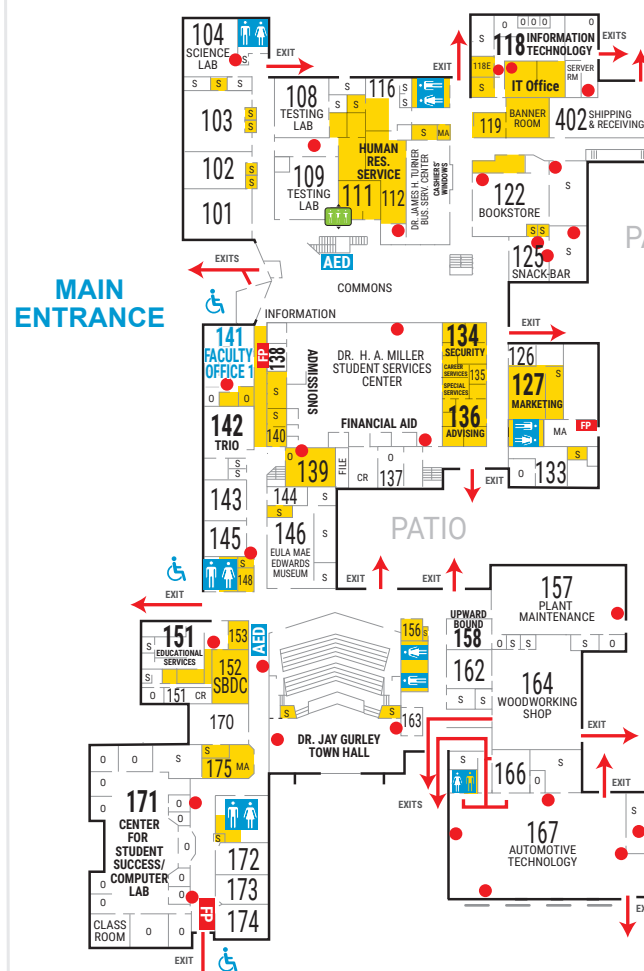

Seventh Street

Trades Road

WALKING/JOGGING TRACK

ALLIED HEALTH AND LIBRARY

INTERACTIVE MUSEUM

Schepps Boulevard

PARKING

CAMPUS MAIN BUILDING FIRST FLOOR

CAMPUS MAIN BUILDING SECOND FLOOR

JOE AND CHARLYNE SISLER NURSING EDUCATION BUILDING

DR. W. D. DABBS LIBRARY

PARKING

MAIN ENTRANCE

PATIO

PATIO

PATIO

PATIO

TENNIS COURTS

MA

PAINT BOOTH

CLASSROOM SOUTH

COSMETOLOGY CLINIC

To US 60/84 - Mabry Drive

KILN/HOT GLASS