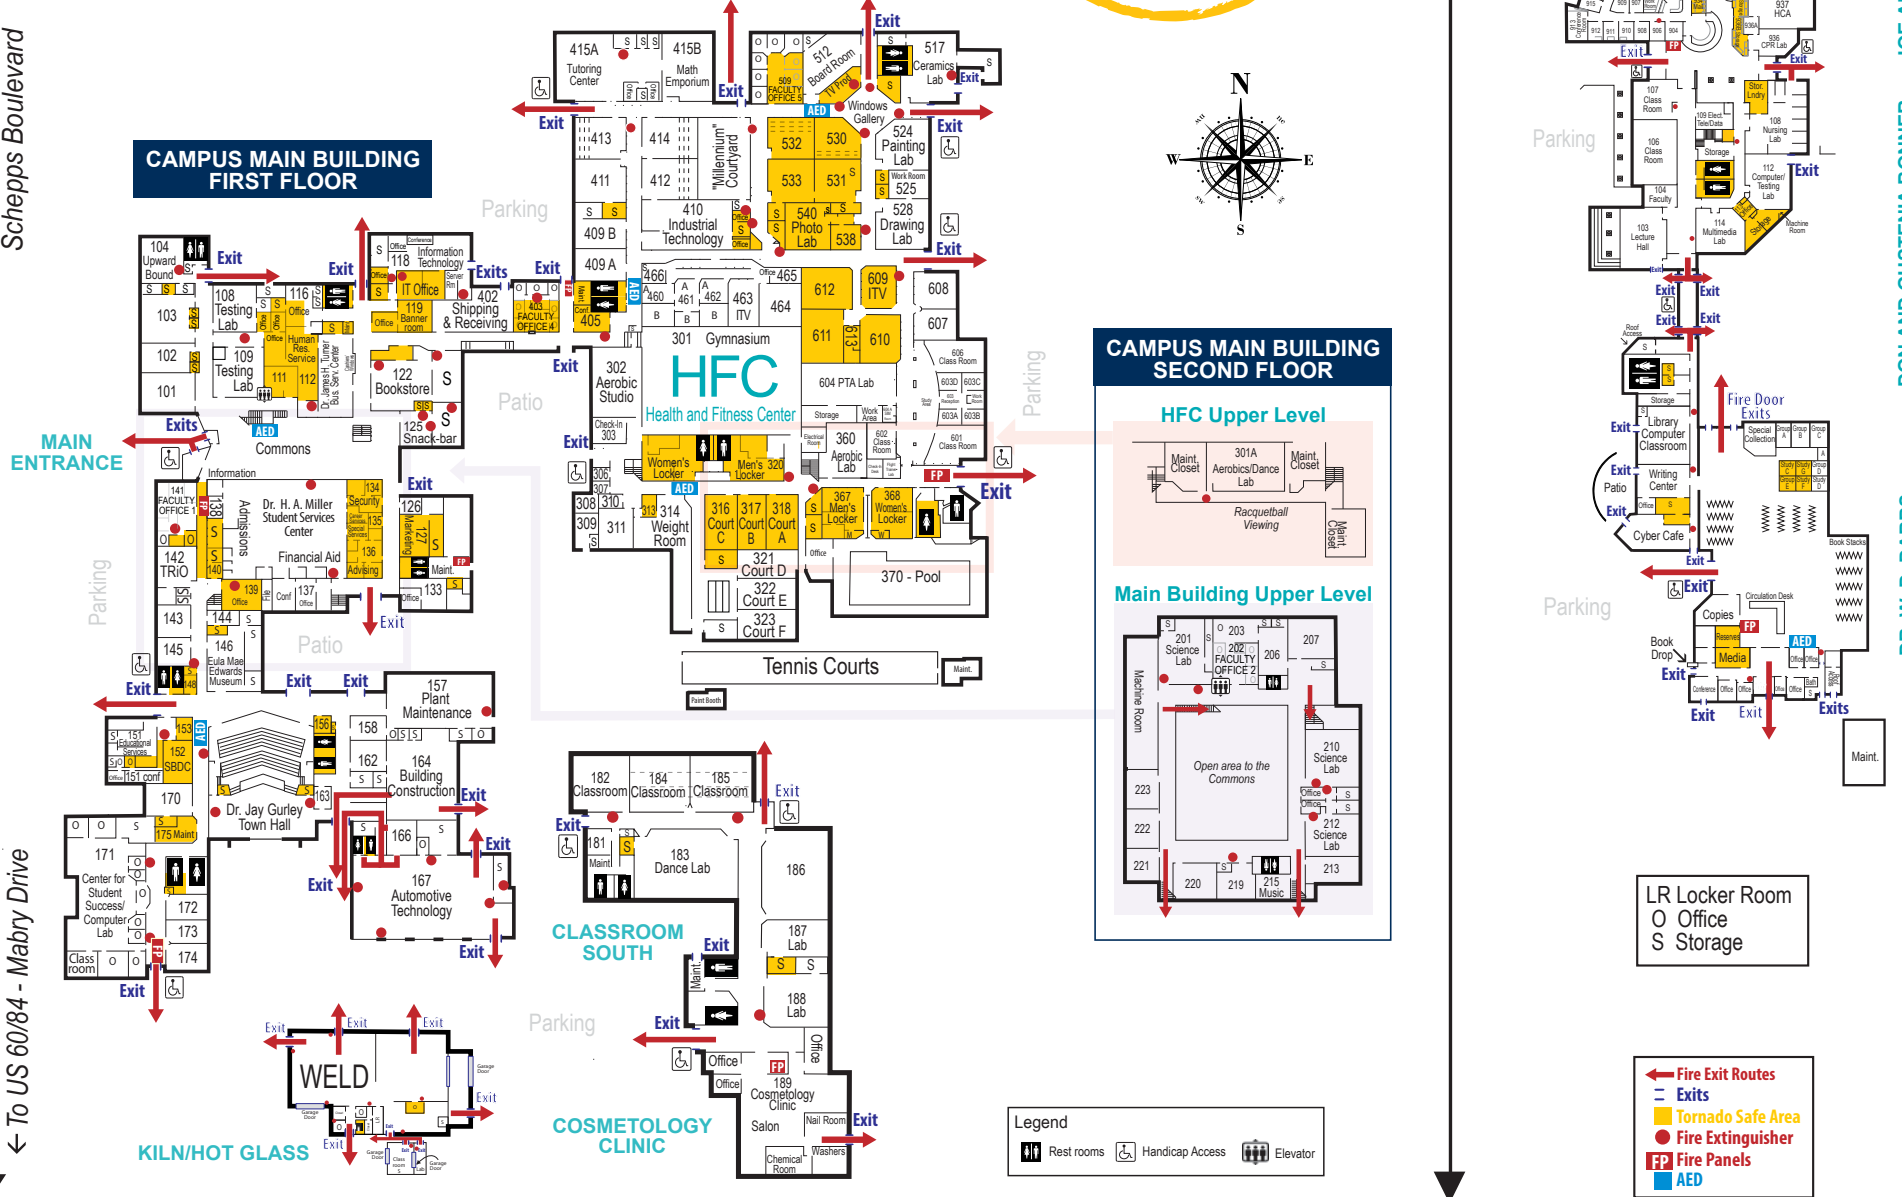

Seventh Street

Walking/Jogging Track

PORTABLE BUILDING

ALLIED HEALTH AND LIBRARY

Schepps Boulevard

Trades Road

← To US 60/84 - Mabry Drive

JOE AND CHARLYNE SISLER
ALLIED HEALTH BUILDING

DON AND GUSTENIA BONNER
NURSING EDUCATION BUILDING

DR. W. D. DABBS
LIBRARY

LR Locker Room
 O Office
 S Storage

← Fire Exit Routes
 = Exits
 Tornado Safe Area
 ● Fire Extinguisher
 FP Fire Panels
 AED